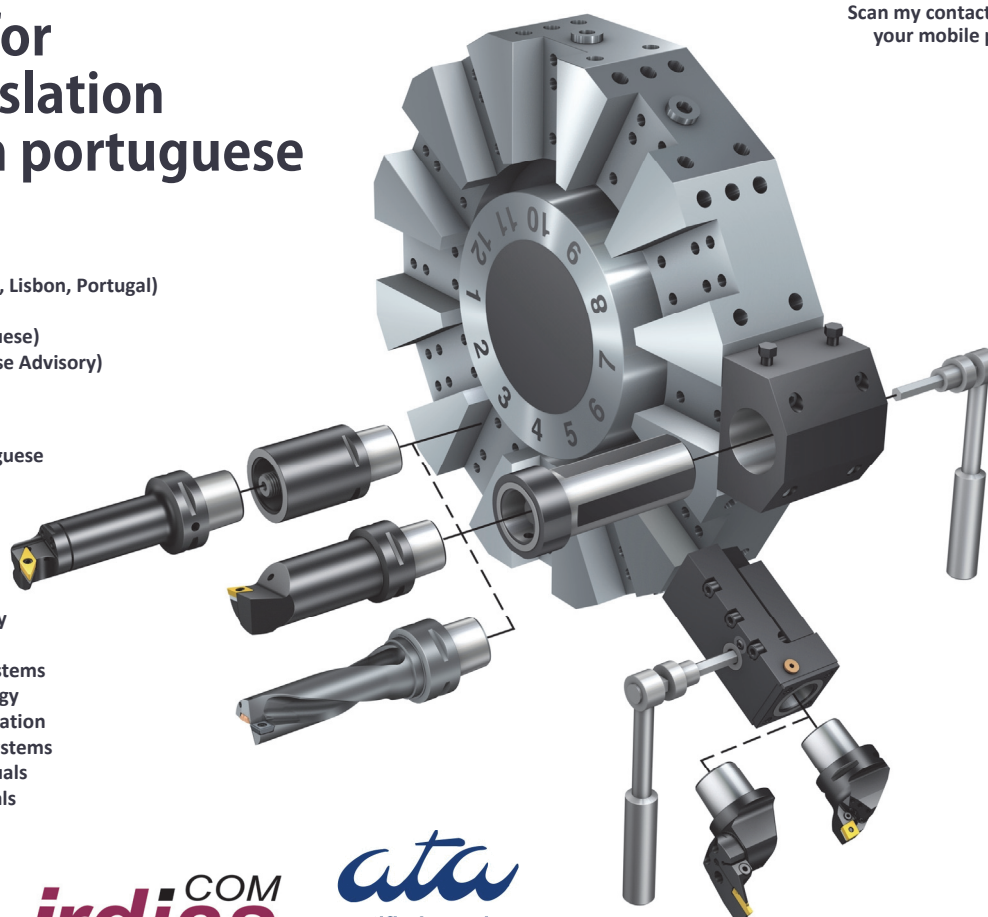

Specializations

Mechanical Engineering
Automotive Engineering
Oil & Gas Industry
Construction and Heavy Machinery
Industrial Equipment and Systems
Transportation Equipment and Systems
Shipbuilding and Marine Technology
Aeronautical Construction and Aviation
Military, Defense and Weapons Systems
Operation and Maintenance Manuals
Technical and Engineering Materials
PowerPoint Presentations

Scan my contacts into
your mobile phone