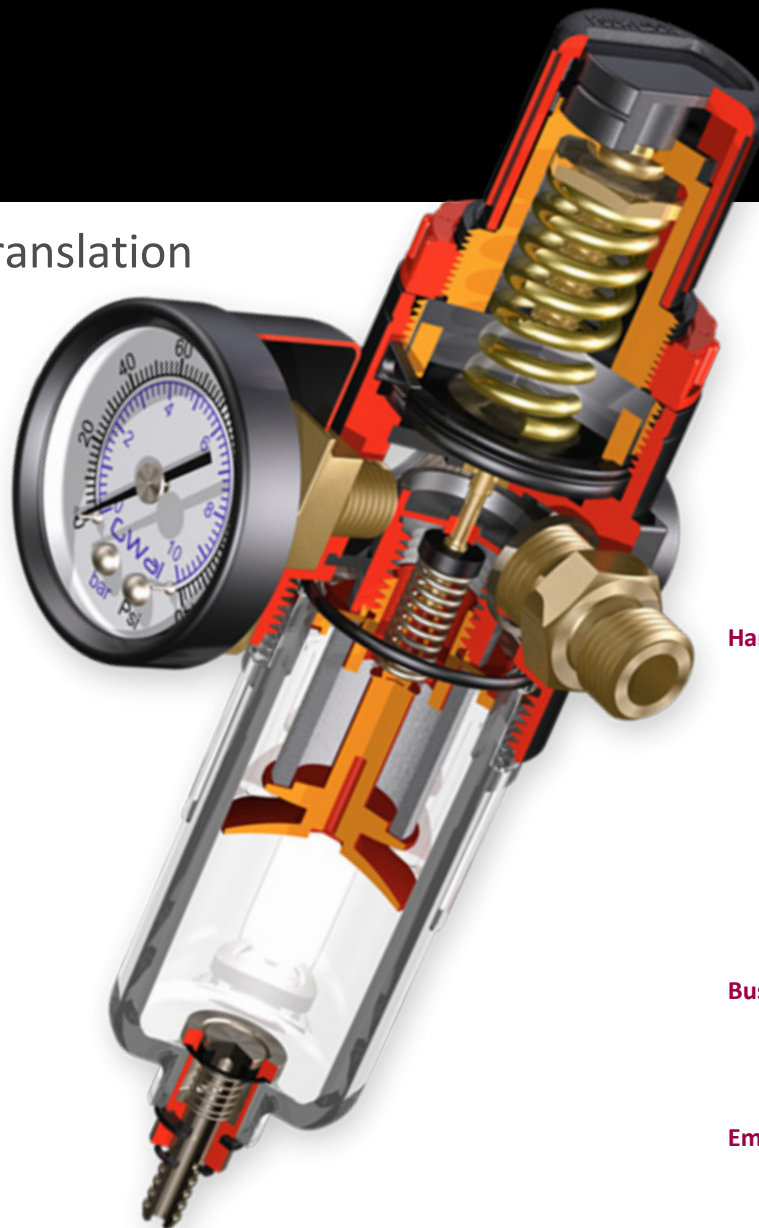

Specializations

Mechanical Engineering
Automotive Engineering
Oil & Gas Industry
Construction and Heavy Machinery
Industrial Equipment and Systems
Transportation Equipment and Systems
Shipbuilding and Marine Technology
Aeronautical Construction and Aviation
Military, Defense and Weapons Systems
Operation and Maintenance Manuals
Technical and Engineering Materials
PowerPoint Presentations

Scan my Vcard with
your mobile phone